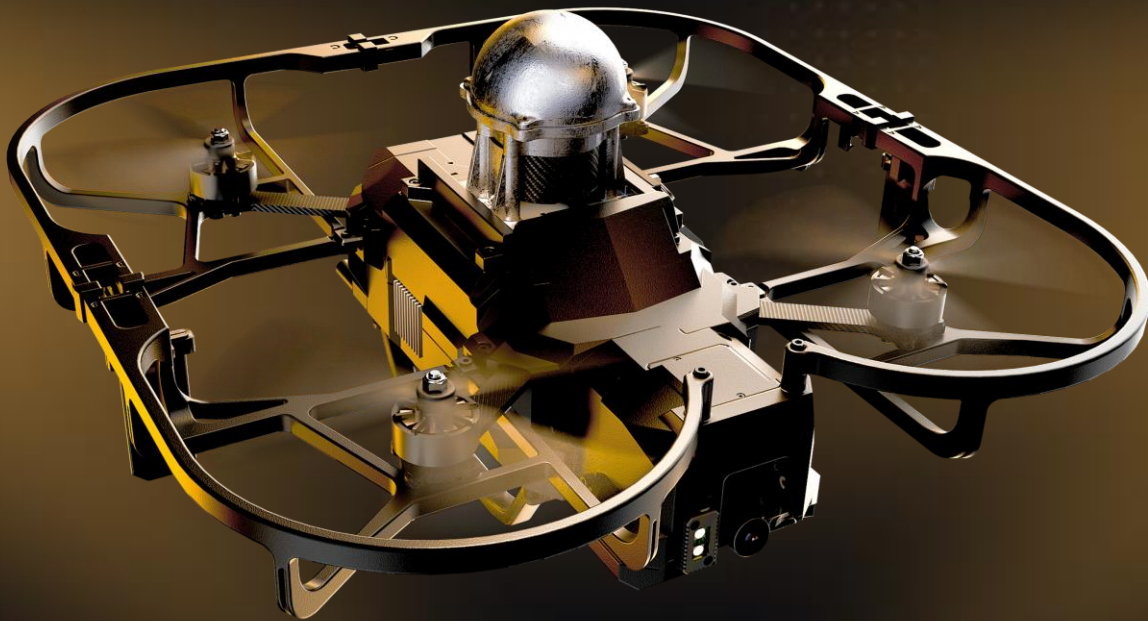

HONEY BADGER

OUTDOOR MULTI MISSION / ISR UAS

HONEY BADGER

BATTLEFIELD PROVEN TECH

Outdoor Multi Mission UAV
Remote Targeting, GNSS Denied Flight
Interchangeable Payload, Fiber Optic Compatible

SPECIAL FEATURES

TRUSTED BY

NDA COMPLIANT

SCORPIO 1000

OUTDOOR LOITERING MUNITION UAS

SCORPIO 1000

BATTLEFIELD PROVEN TECH

Outdoor Precision Loitering Munition Striker UAS
Homing Auto Targeting, GNSS Denied Flight, 3 Drone Mesh,
Interchangeable Payloads, Fiber Optic Compatible

TRUSTED BY

NDA COMPLIANT

SCORPIO 500

INDOOR LOITERING MUNITION UAS

SCORPIO 500

BATTLEFIELD PROVEN TECH

Urban Indoor Multi Mission Loitering Munition UAS,
Interchangeable Payloads, 3 Drone Mesh Teaming,
GNSS Denied Flight, Fiber Optic Compatible

SPECIAL FEATURES

Auto Take-off	Hand Launch Take-off
Flip Mode	Flip Over From All Angles
Skid Mode	Drift Mode For Complex Obstacles
TAK Interface	CoT, RTSP, Generic C2 API

MAIN TECH SPECS

Drone Weight	4.6 Lbs / 2.1 Kg
Max Speed	25 Mph / 40 Kph
Max Flight Time	13 Mins
Gust Endurance	15 Knots
Max Payload Weight	1.1 lbs / 0.5 Kg
Interchangeable Payload	Generic ICD And Rail